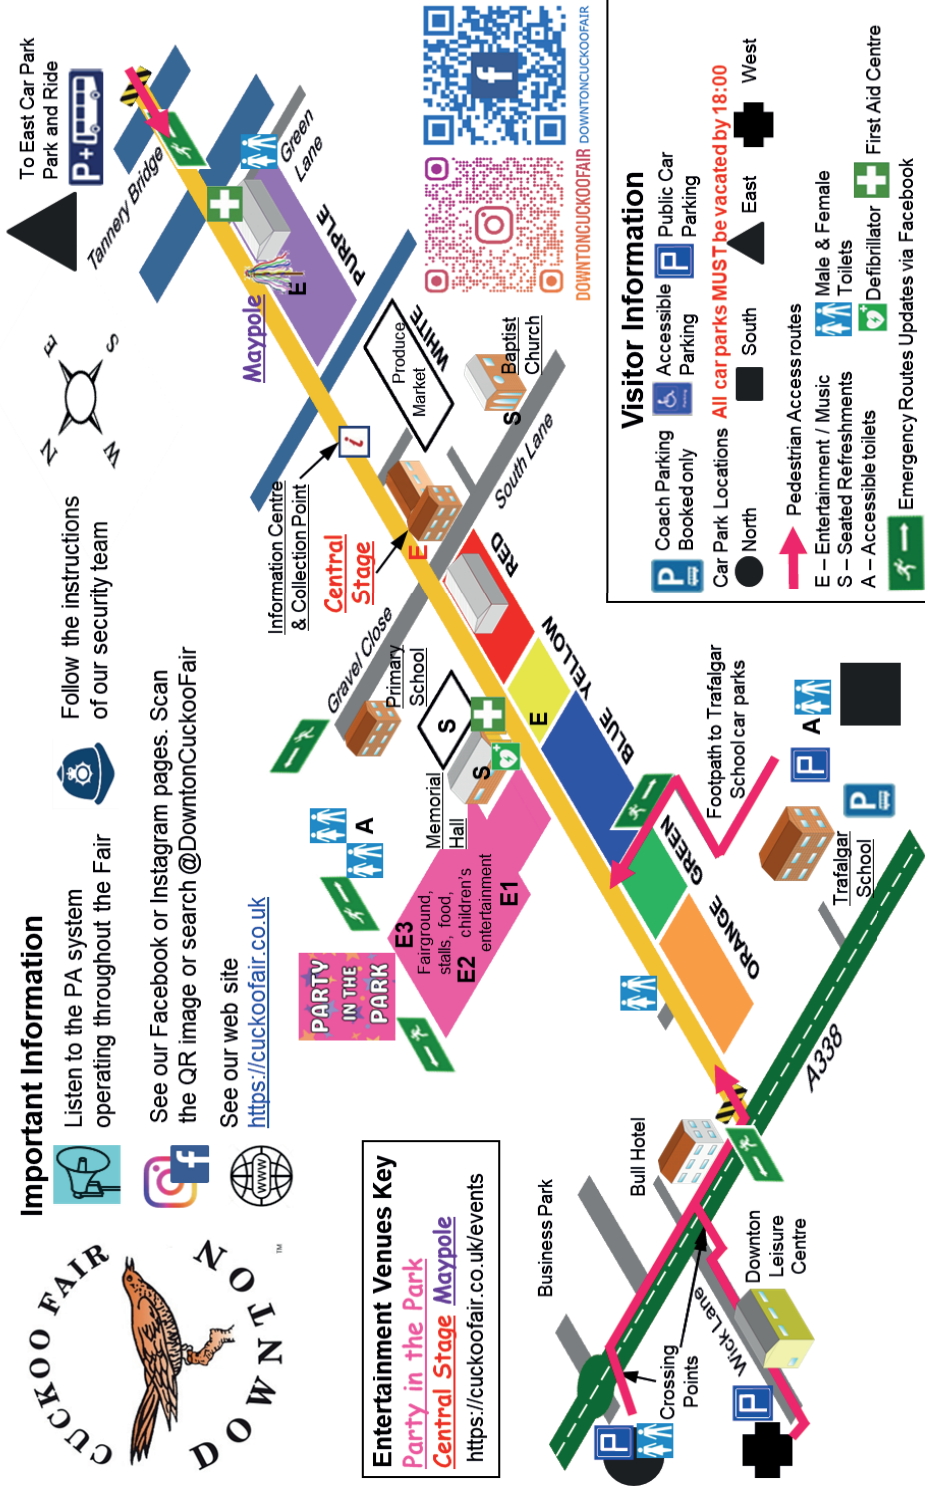

## Important Information

Listen to the PA system operating throughout the Fair

Follow the instructions of our security team

See our Facebook or Instagram pages. Scan the QR image or search @DowntonCuckooFair

## Visitor Information

- Coach Parking
- Accessible Parking
- Booked only Parking
- Public Car Parking
- Car Park Locations **All car parks MUST be vacated by 18:00**
- North
- South
- East
- West
- Pedestrian Access routes
- Entertainment / Music
- Seated Refreshments
- Accessible toilets
- Male & Female Toilets
- Defibrillator
- First Aid Centre
- Emergency Routes Updates via Facebook