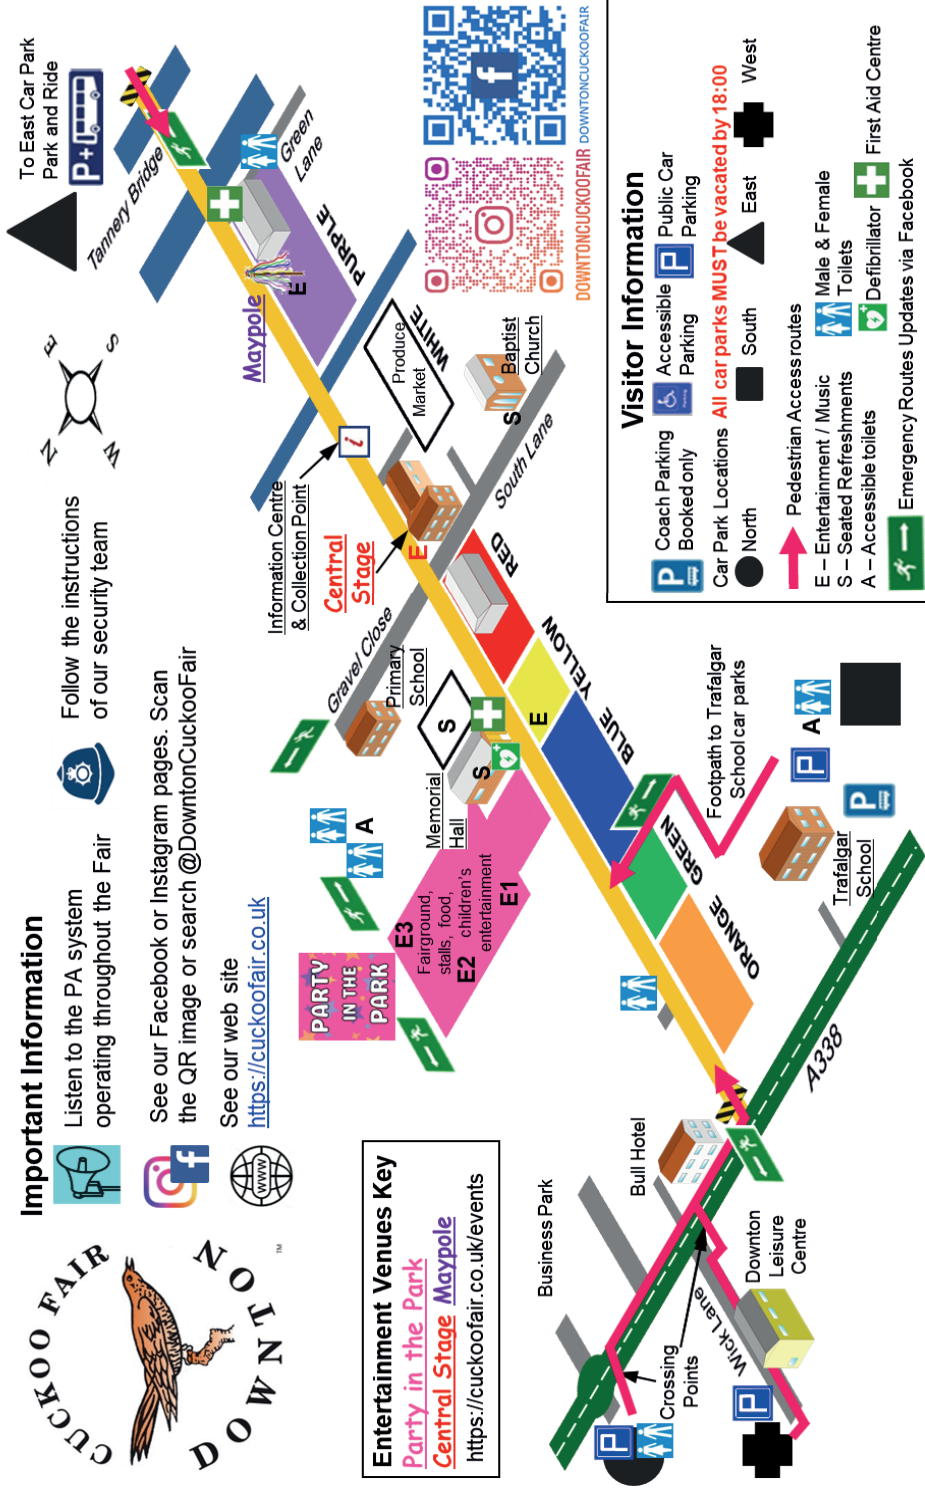

Downton Cuckoo Fair 2026

Day Events Programme

Opens 10am Closes 4.30pm

Cover designed by Bethany from Downton Primary School

Important Information

Listen to the PA system operating throughout the Fair

Follow the instructions of our security team

See our Facebook or Instagram pages. Scan the QR image or search @DowntonCuckooFair

See our web site <https://cuckoofair.co.uk>

Entertainment Venues Key
Party in the Park
Central Stage Maypole
<https://cuckoofair.co.uk/events>

Visitor Information

- Coach Parking
- Accessible Parking
- Booked only Parking
- Public Car Parking
- Car Park Locations **All car parks MUST be vacated by 18:00**
- North
- South
- East
- West
- Pedestrian Access routes
- Entertainment / Music
- Seated Refreshments
- Accessible toilets
- Male & Female Toilets
- Defibrillator
- First Aid Centre
- Emergency Routes Updates via Facebook

© 2026 Downton Cuckoo Fair™

All 3D Maps – Day Leaflet You Are Here Entis Poster Cond of Entry web site facilities

PLEASE NOTE THAT THE TOILETS BESIDE THE PARTY IN THE PARK (MEMORIAL GARDENS) ARE CLOSED

The Cuckoo Fair Committee wish to mark the passing of our Chairman Tony Pike whose efforts in steering this event through its challenges over many years have ensured the continued success of the Fair. We all miss him terribly.