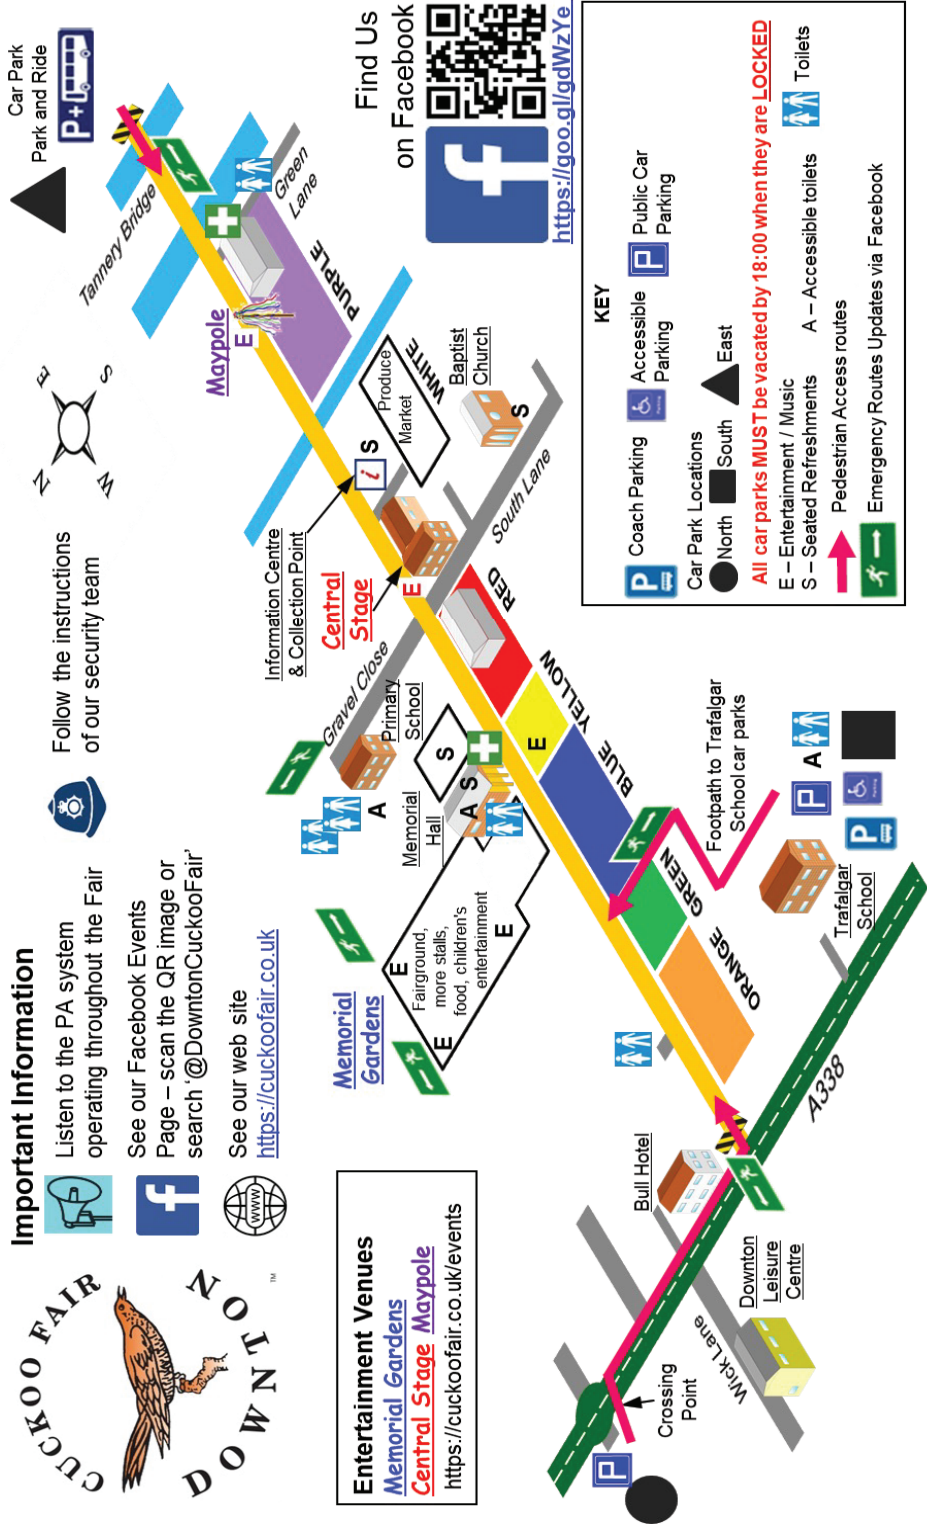

Important Information

Listen to the PA system operating throughout the Fair

Follow the instructions of our security team

Car Park
Park and Ride

See our web site <https://cuckoofair.co.uk>

Entertainment Venues
Memorial Gardens
Central Stage **Maypole**
<https://cuckoofair.co.uk/events>